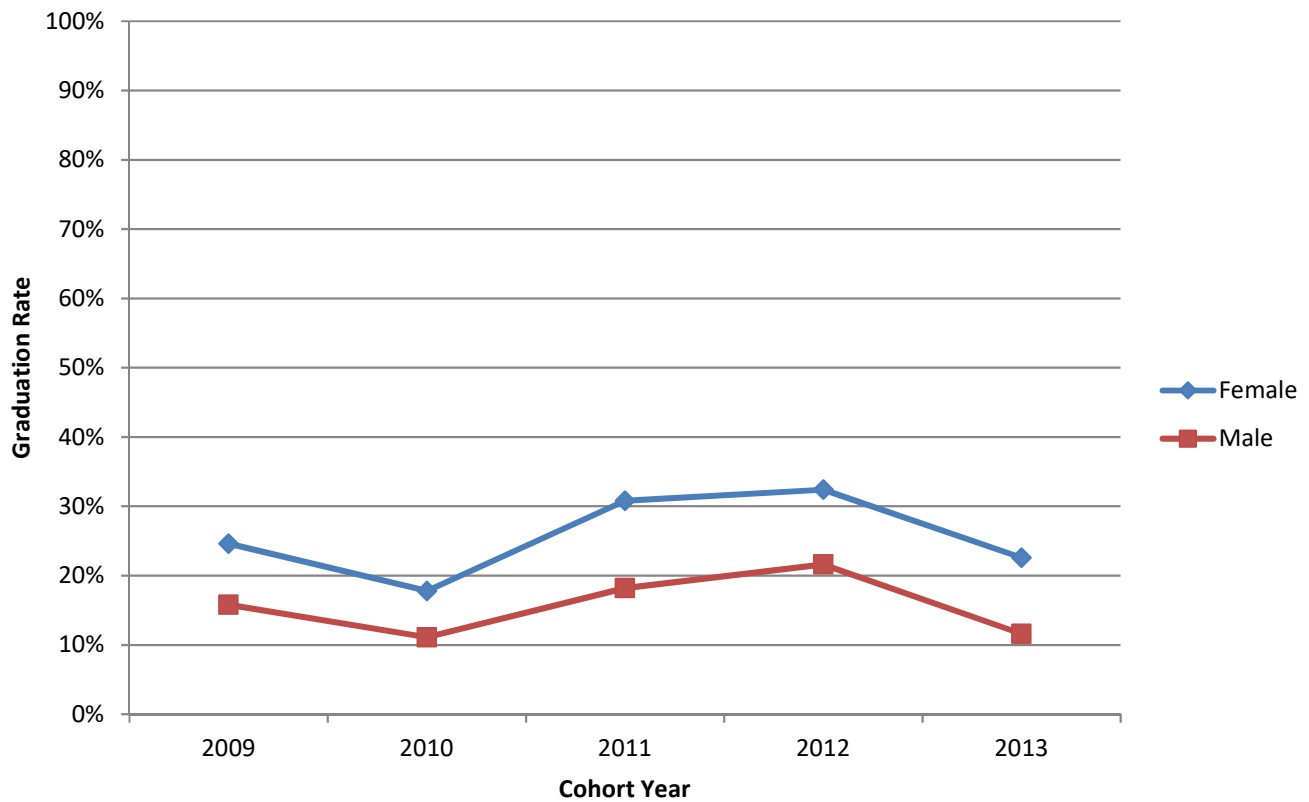

Middletown Campus Graduation Rates, by Gender* (2009 - 2013 Cohorts)

Graduation Rates, by Gender					
	2009	2010	2011	2012	2013
Female	24.6%	17.8%	30.8%	32.4%	22.6%
Male	15.8%	11.1%	18.2%	21.6%	11.6%

*Graduation rates are calculated using cohorts of first-time, full-time, bachelor's degree-seeking undergraduates and refer to the percentage of students who complete a degree within 6 years.