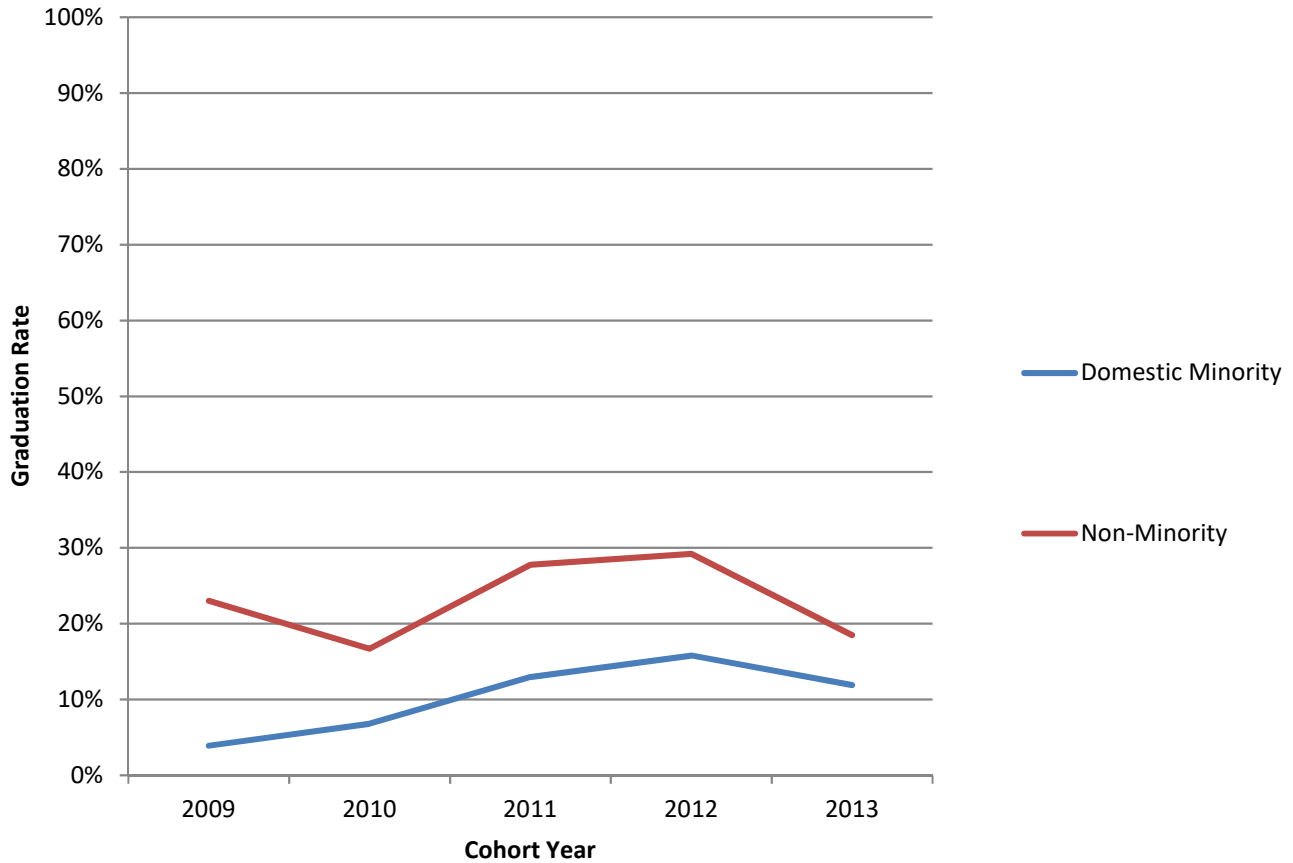

Middletown Campus Graduation Rates, by Domestic Minority Status* (2009 - 2013 Cohorts)

Graduation Rates, by Domestic Minority Status

	2009	2010	2011	2012	2013
Domestic Minority	3.9%	6.8%	13.0%	15.8%	11.9%
Non-Minority	23.0%	16.7%	27.8%	29.2%	18.5%

*Graduation rates are calculated using cohorts of first-time, full-time, bachelor's degree-seeking undergraduates and refer to the percentage of students who complete a degree within 6 years.