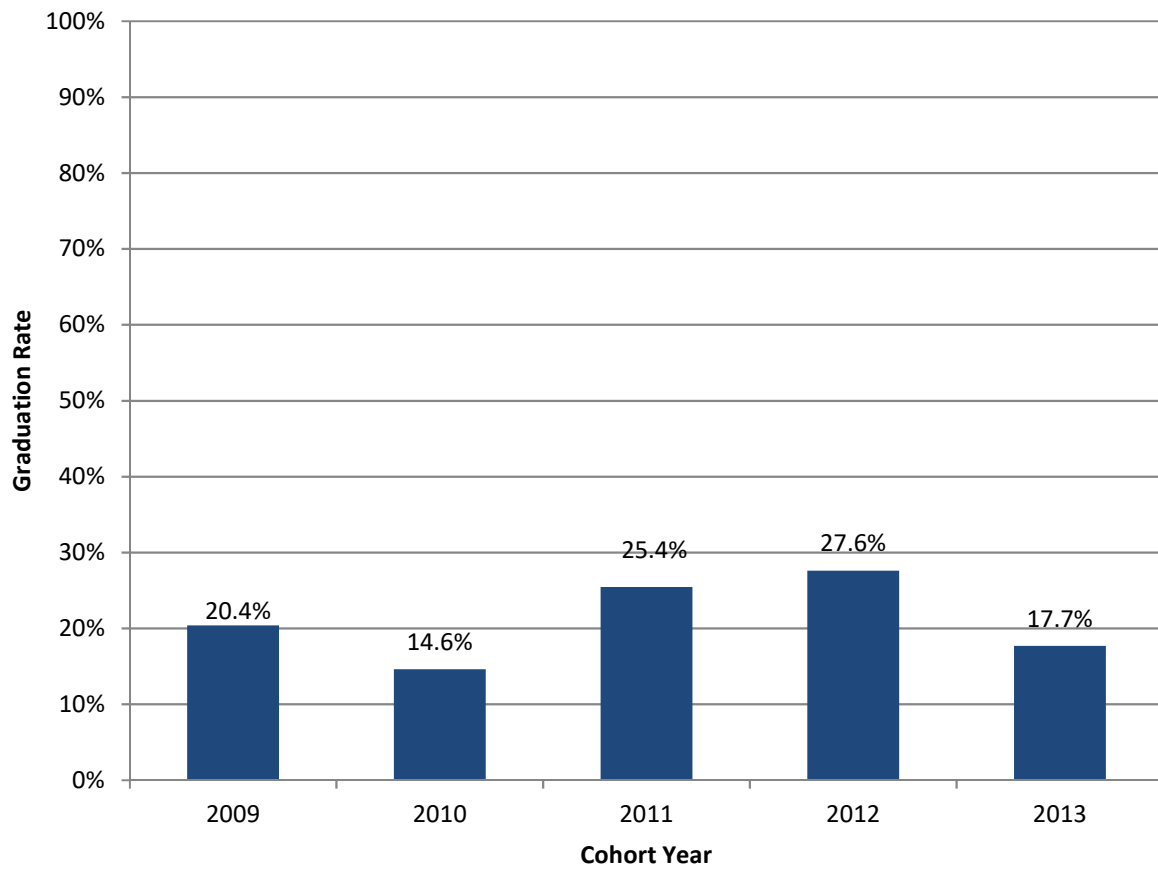

Middletown Campus Graduation Rates, Overall* (2009 - 2013 Cohorts)

*Graduation rates are calculated using cohorts of first-time, full-time, bachelor's degree-seeking undergraduates and refer to the percentage of students who complete a degree within 6 years.