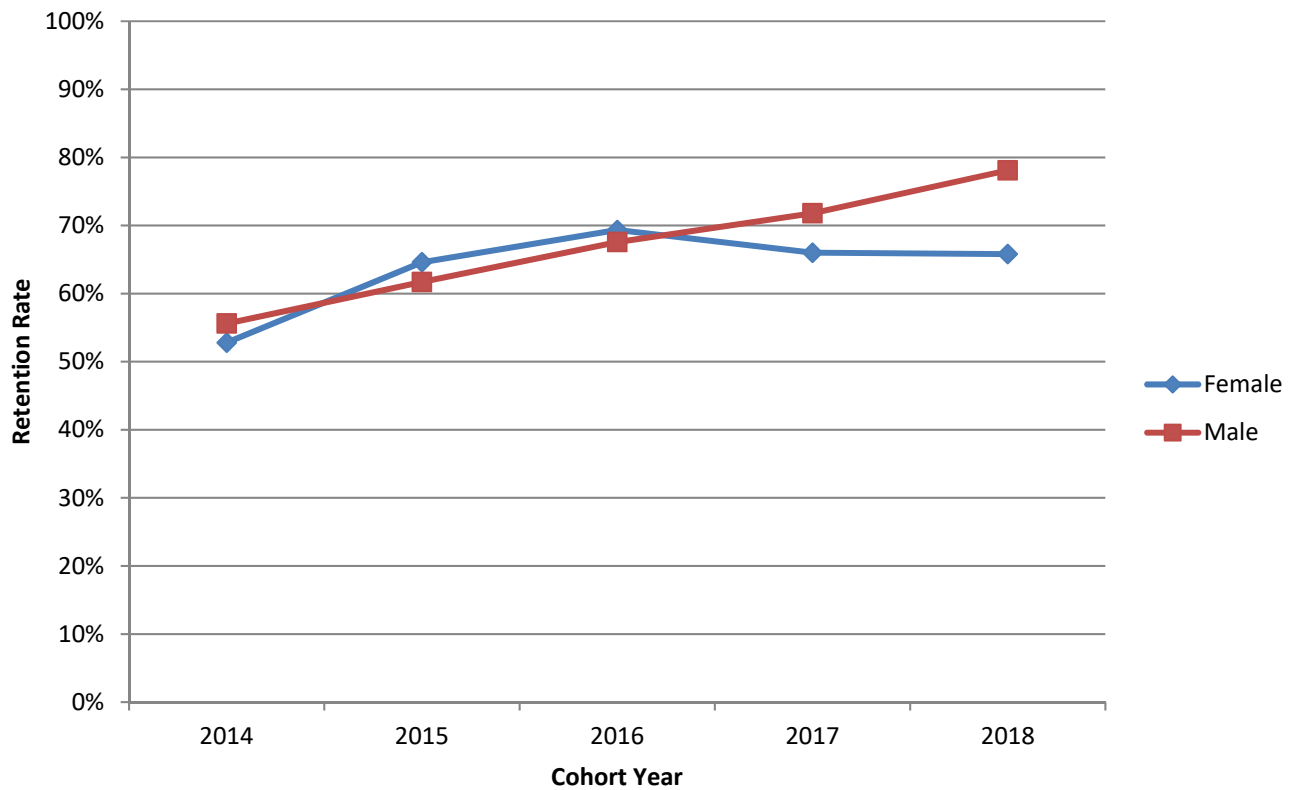

## Middletown Campus Retention Rates, by Gender\* (2014 - 2018 Cohorts)

Retention Rates, by Gender					
	2014	2015	2016	2017	2018
<b>Female</b>	52.8%	64.6%	69.3%	66.0%	65.8%
<b>Male</b>	55.6%	61.7%	67.6%	71.8%	78.1%

\*Retention rates reflect the number of first-time, full-time bachelor's degree-seeking undergraduates who are enrolled at Miami University one year later (i.e., freshman to sophomore year).