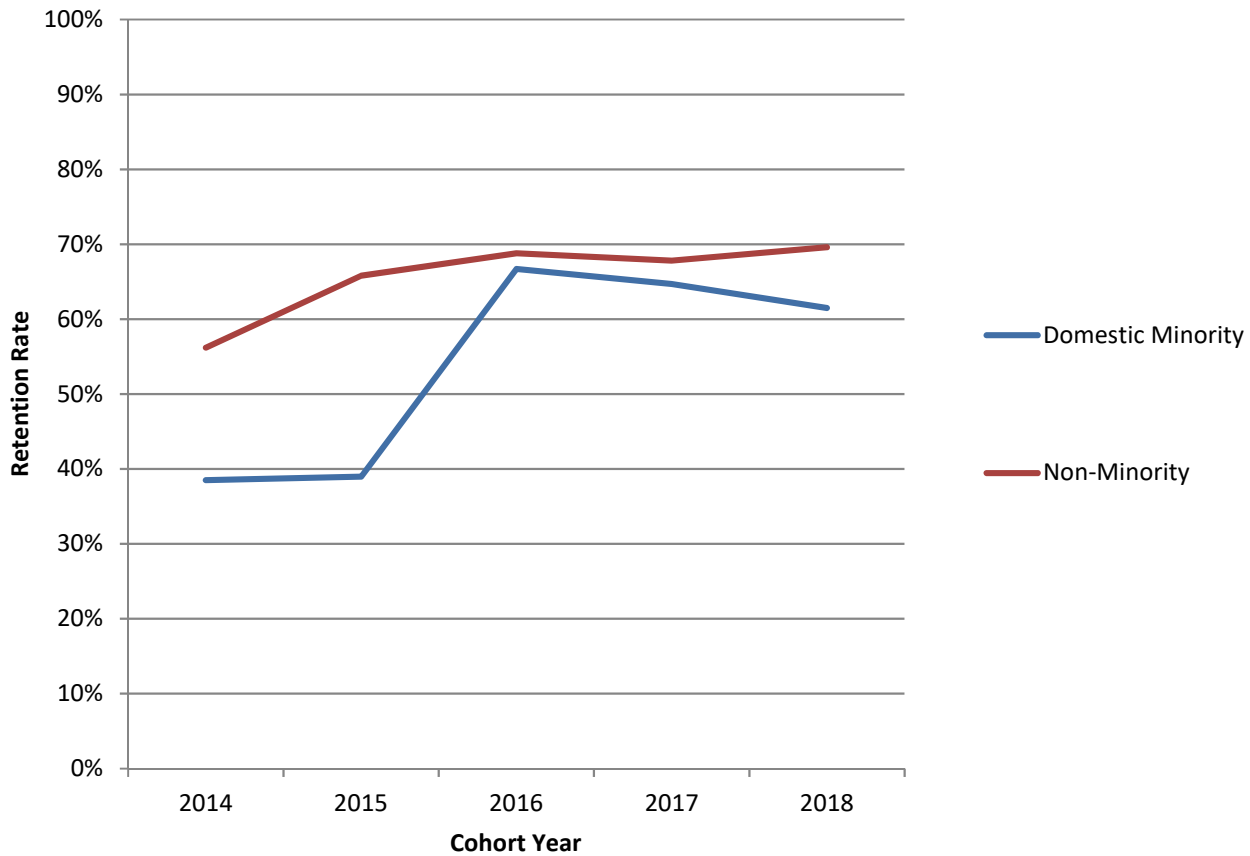

## Middletown Campus Retention Rates, by Domestic Minority Status\* (2014 - 2018 Cohorts)

\*Retention rates reflect the number of first-time, full-time bachelor's degree-seeking undergraduates who are enrolled at Miami University one year later (i.e., freshman to sophomore year).