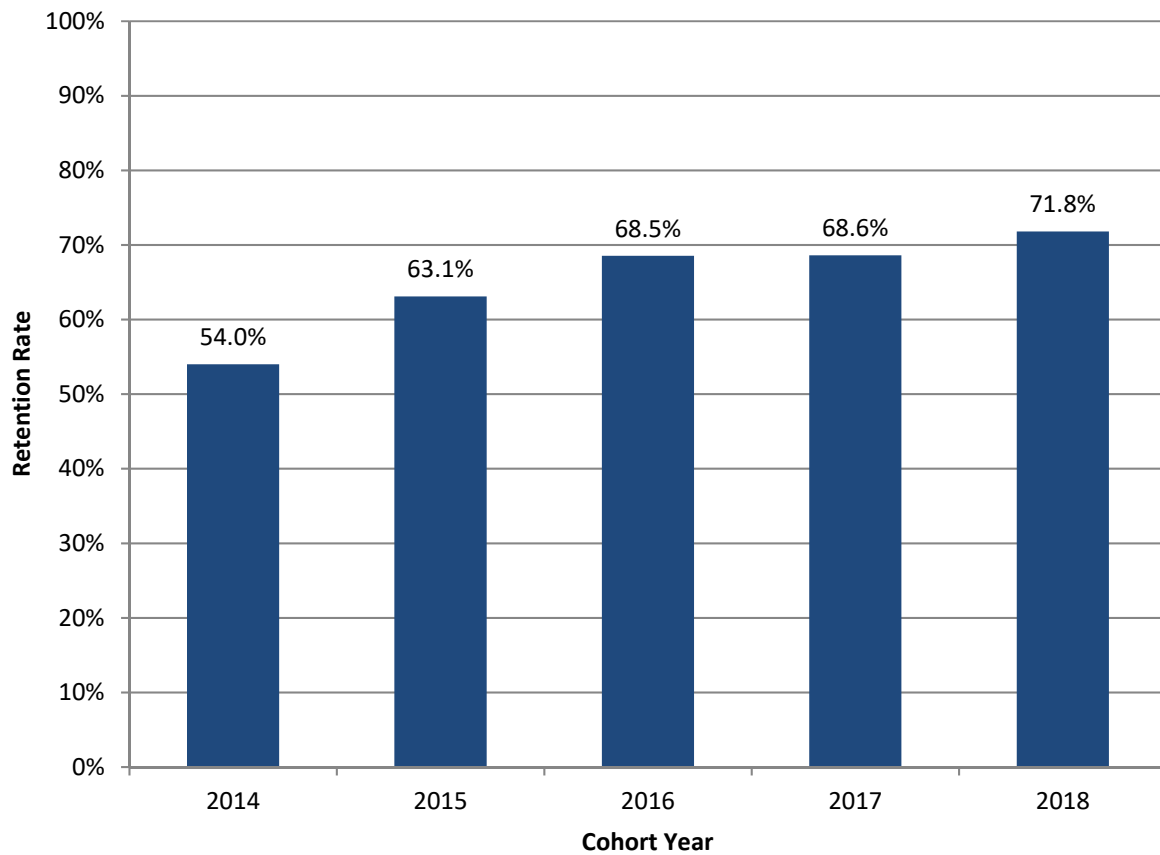

Middletown Campus Retention Rates, Overall* (2014 - 2018 Cohorts)

*Retention rates reflect the number of first-time, full-time bachelor's degree-seeking undergraduates who are enrolled at Miami University one year later (i.e., freshman to sophomore year).