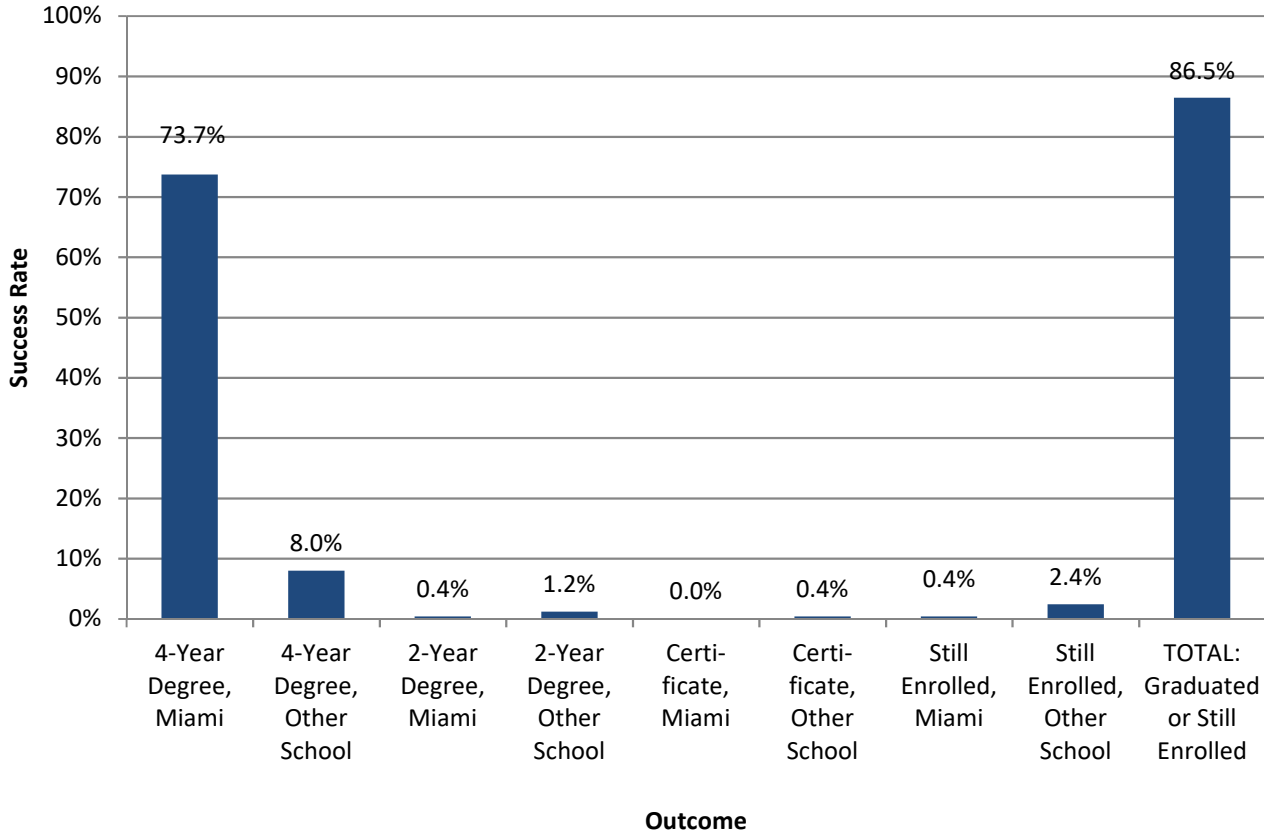

Middletown Campus Success Rates* Full-Time Undergraduate Transfer Students (2013 Cohort)

*Success rates reflect the number of bachelor's degree-seeking undergraduates who, after 6 years, have graduated with a degree or certificate or are still enrolled at an institution of higher learning, regardless of whether the degree/enrollment is at Miami University or another college or university.

Beginning with the fall 2010 cohort, the National Student Clearinghouse began including completion of certificates in the "graduated" portion of the success rates. In previous cohorts, only completion of bachelor's or associate's degrees were included.