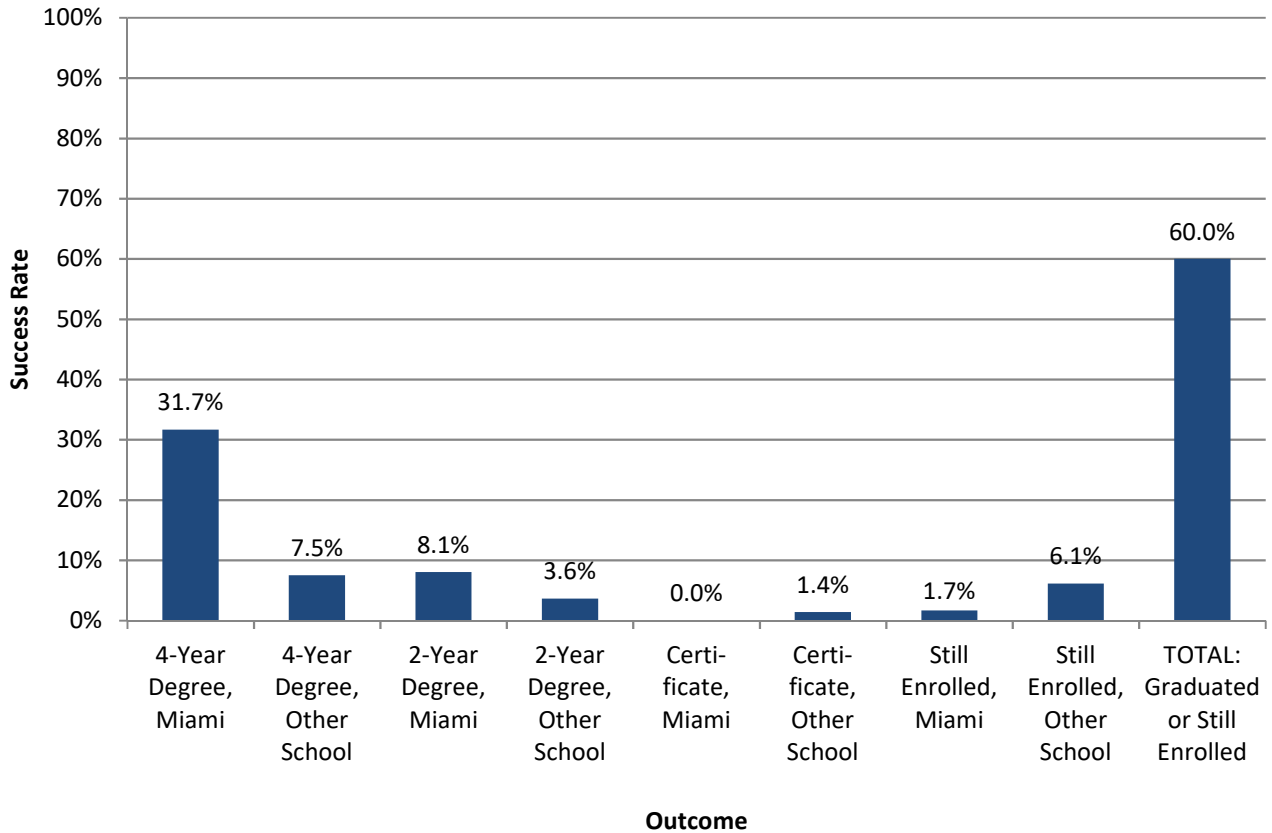

Middletown Campus Success Rates* First-Time, Full-Time Undergraduates (2013 Cohort)

*Success rates reflect the number of bachelor's degree-seeking undergraduates who, after 6 years, have graduated with a degree or certificate or are still enrolled at an institution of higher learning, regardless of whether the degree/enrollment is at Miami University or another college or university.

Beginning with the fall 2010 cohort, the National Student Clearinghouse began including completion of certificates in the "graduated" portion of the success rates. In previous cohorts, only completion of bachelor's or associate's degrees were included.