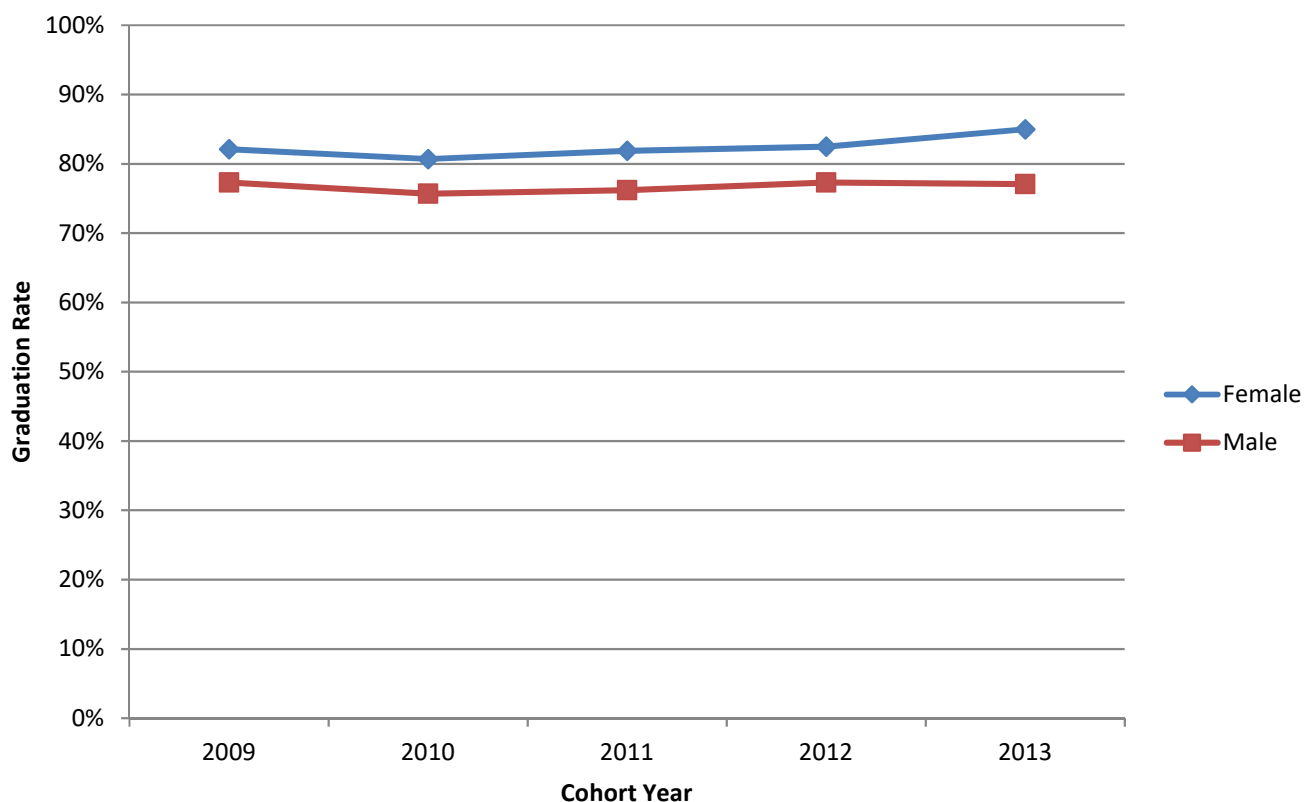

Oxford Campus Graduation Rates, by Gender* (2009 - 2013 Cohorts)

Graduation Rates, by Gender					
	2009	2010	2011	2012	2013
Female	82.1%	80.7%	81.9%	82.5%	85.0%
Male	77.3%	75.7%	76.2%	77.3%	77.1%

*Consistent with IPEDS reporting, graduation rates are calculated using cohorts of first-time, full-time, degree-seeking undergraduates and refer to the percentage of students who complete a degree within 6 years.