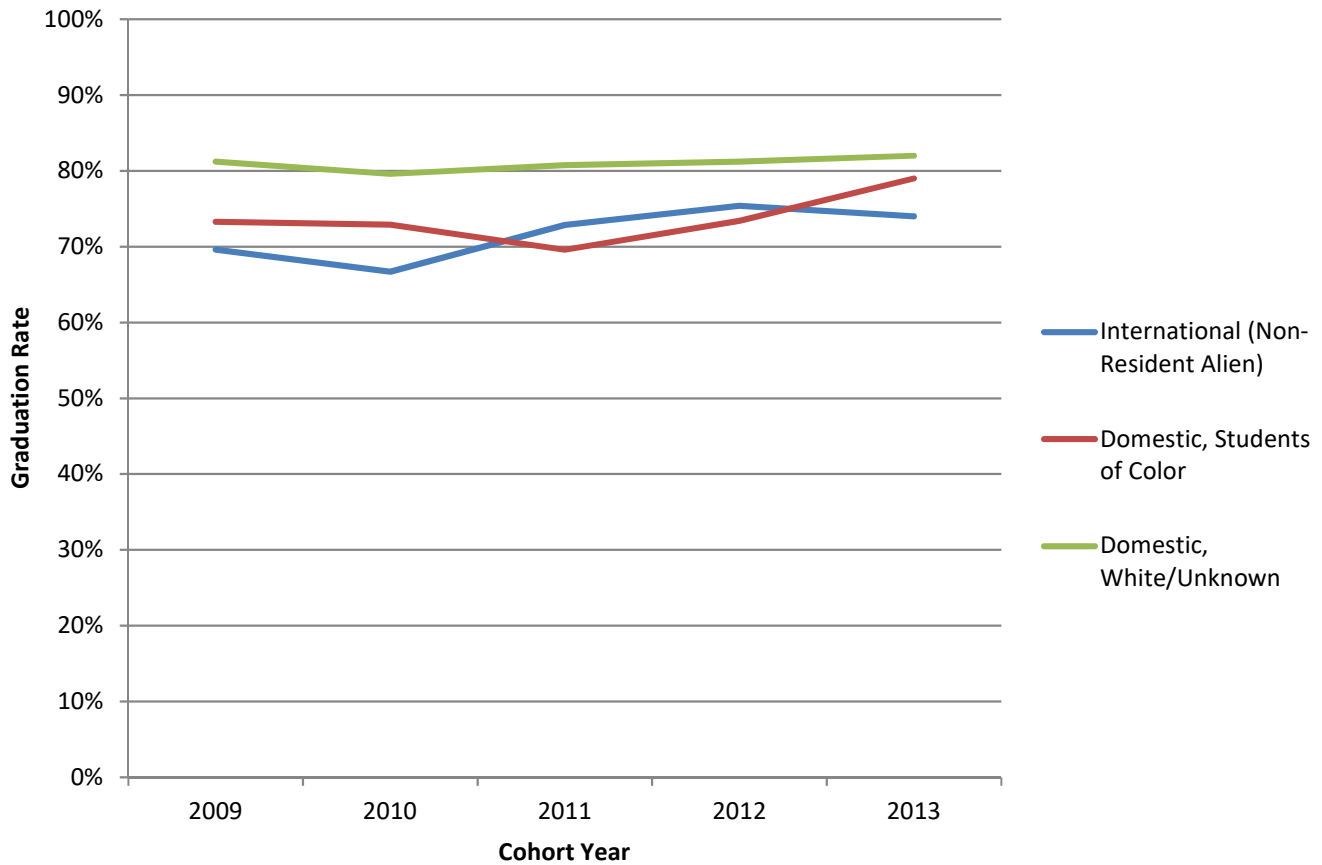

Oxford Campus Graduation Rates, by International Status* (2009 - 2013 Cohorts)

*Consistent with IPEDS reporting, graduation rates are calculated using cohorts of first-time, full-time, degree-seeking undergraduates and refer to the percentage of students who complete a degree within 6 years.