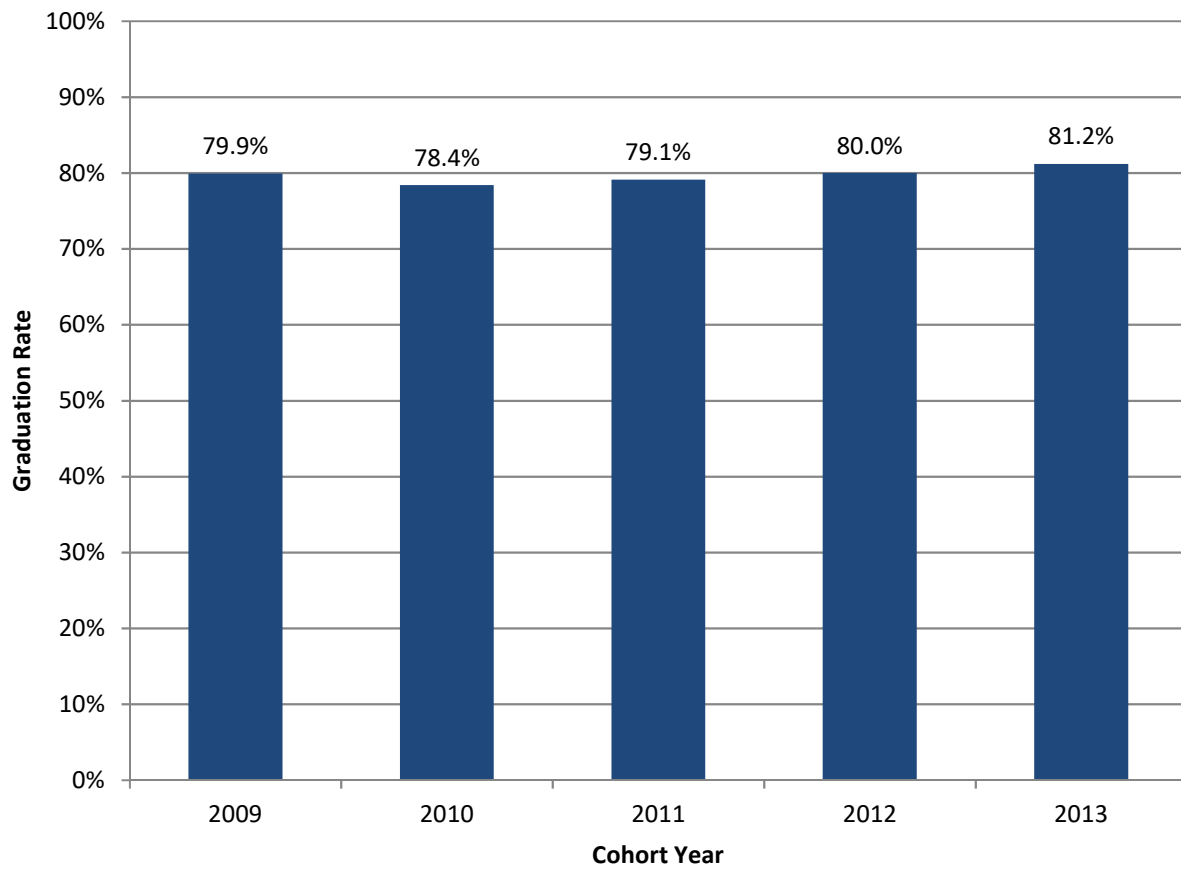

Oxford Campus Graduation Rates, Overall* (2009 - 2013 Cohorts)

*Consistent with IPEDS reporting, graduation rates are calculated using cohorts of first-time, full-time, degree-seeking undergraduates and refer to the percentage of students who complete a degree within 6 years.