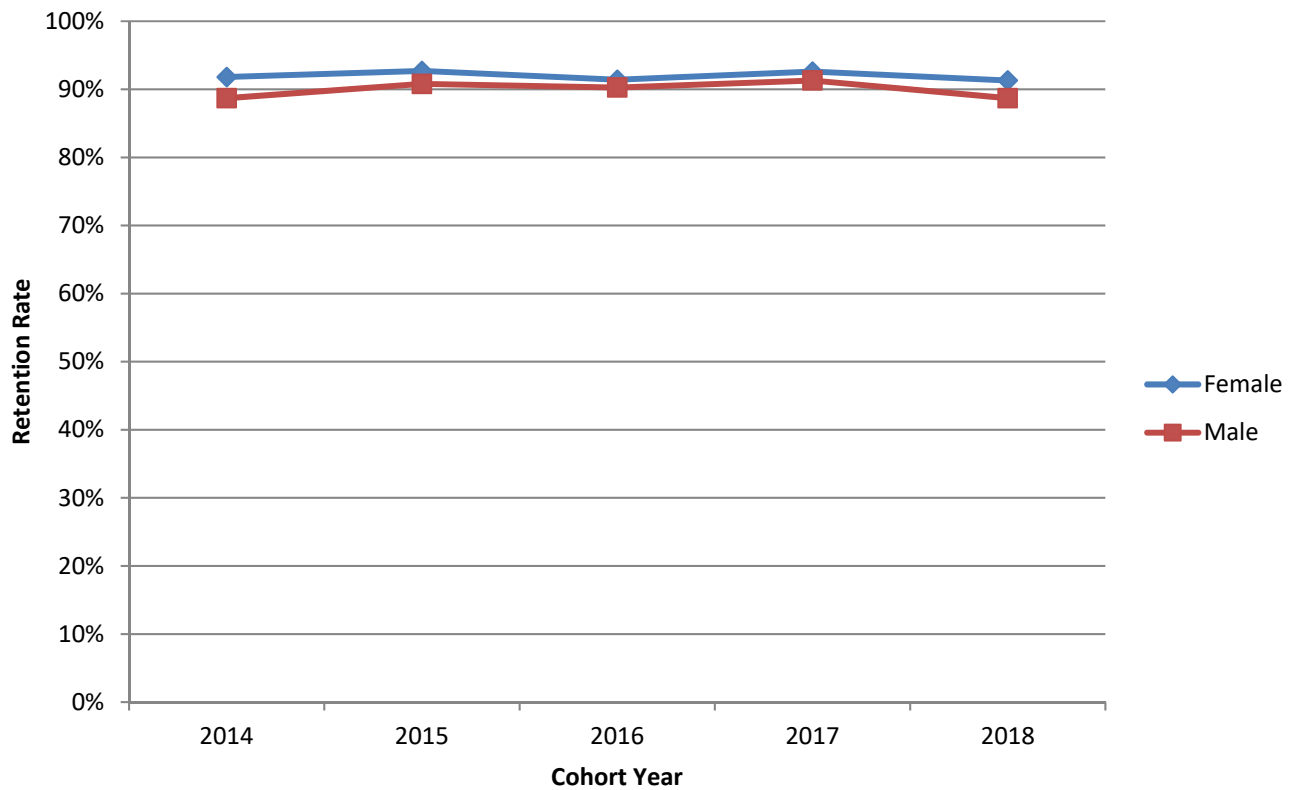

Oxford Campus Retention Rates, by Gender* (2014 - 2018 Cohorts)

Retention Rates, by Gender					
	2014	2015	2016	2017	2018
Female	91.8%	92.7%	91.4%	92.6%	91.3%
Male	88.7%	90.8%	90.3%	91.3%	88.7%

*Retention rates reflect the number of first-time, full-time degree-seeking undergraduates who are enrolled at Miami University one year later (i.e., freshman to sophomore year).