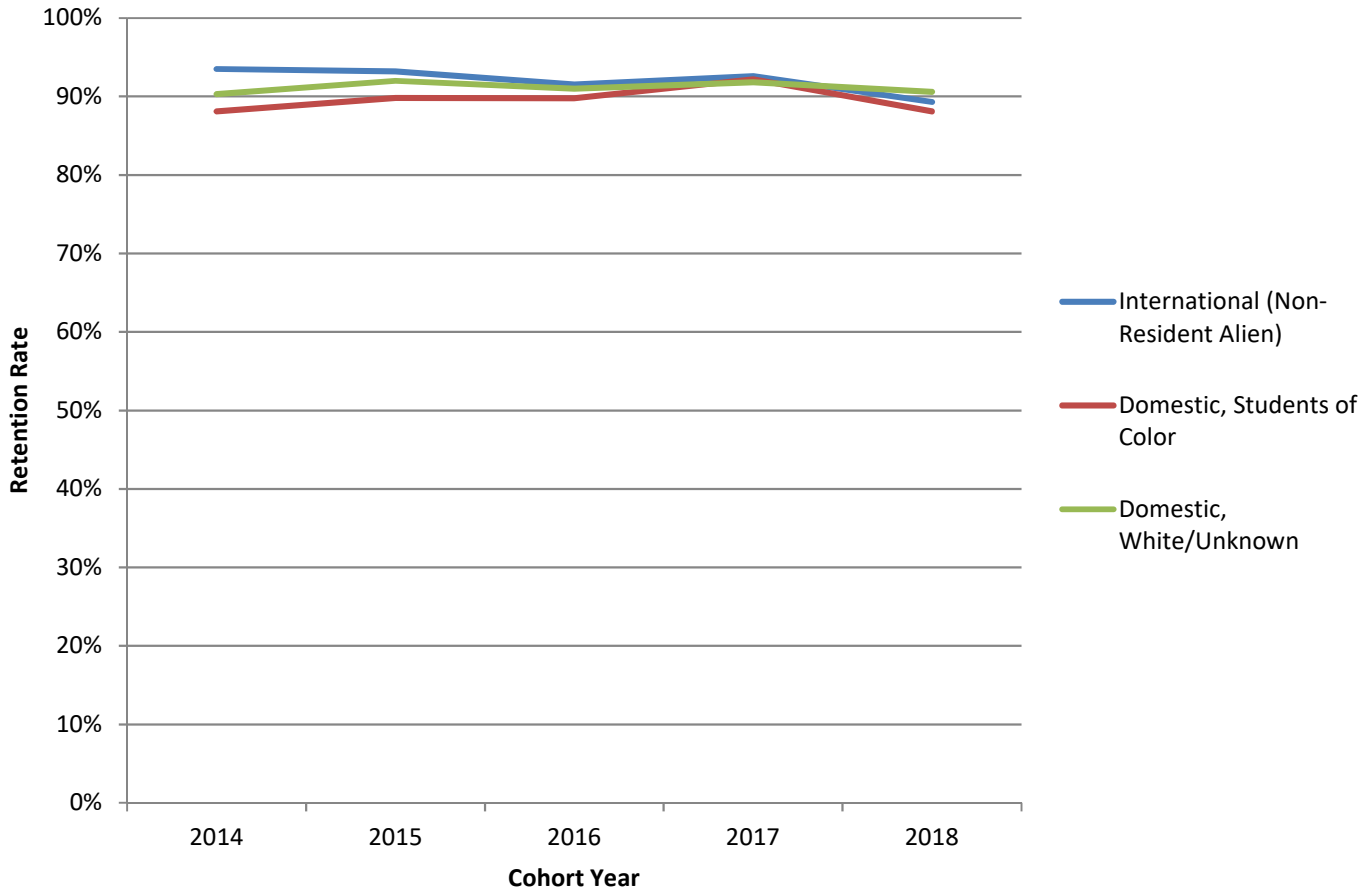

Oxford Campus Retention Rates, by International Status* (2014 - 2018 Cohorts)

Retention Rates, by International Status					
	2014	2015	2016	2017	2018
International (Non-Resident Alien)	93.5%	93.2%	91.5%	92.6%	89.3%
Domestic, Students of Color	88.1%	89.8%	89.8%	92.2%	88.1%
Domestic, White/Unknown	90.3%	92.0%	91.0%	91.8%	90.6%

*Retention rates reflect the number of first-time, full-time degree-seeking undergraduates who are enrolled at Miami University one year later (i.e., freshman to sophomore year).