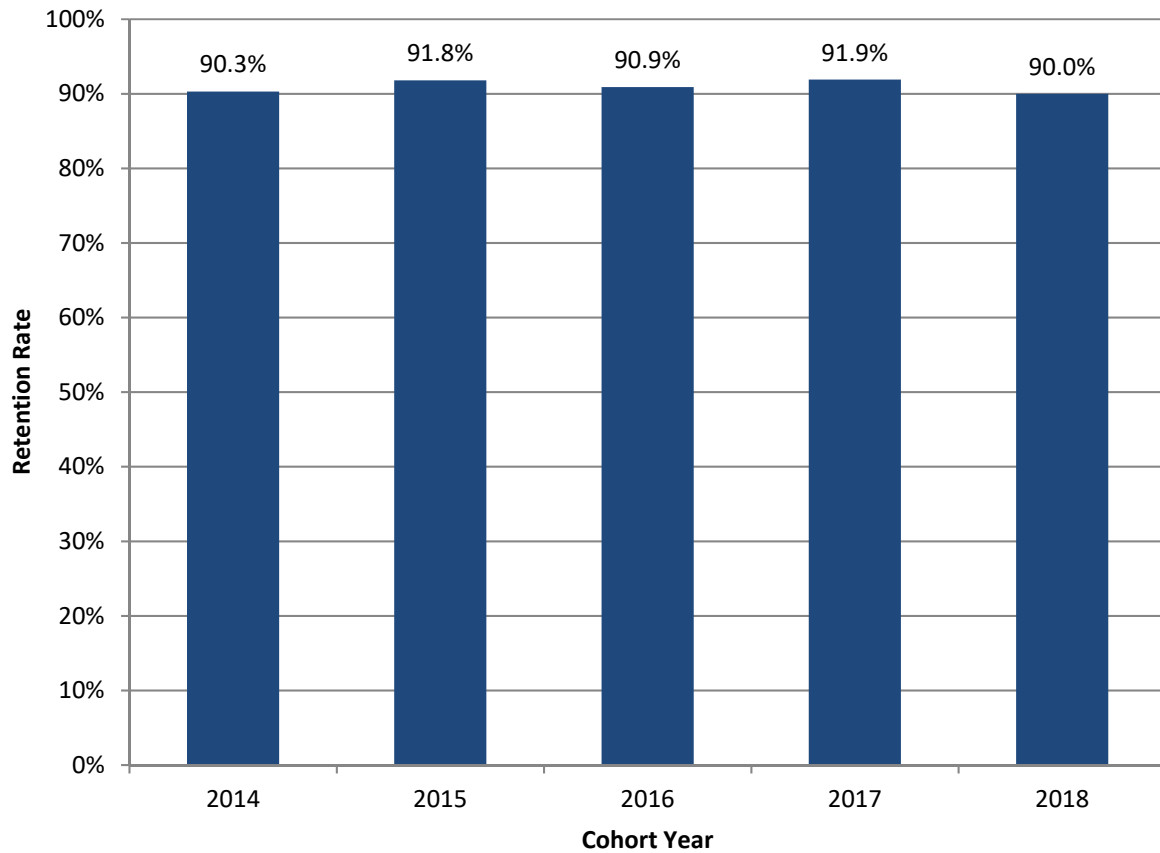

Oxford Campus Retention Rates, Overall* (2014 - 2018 Cohorts)

*Retention rates reflect the number of first-time, full-time degree-seeking undergraduates who are enrolled at Miami University one year later (i.e., freshman to sophomore year).