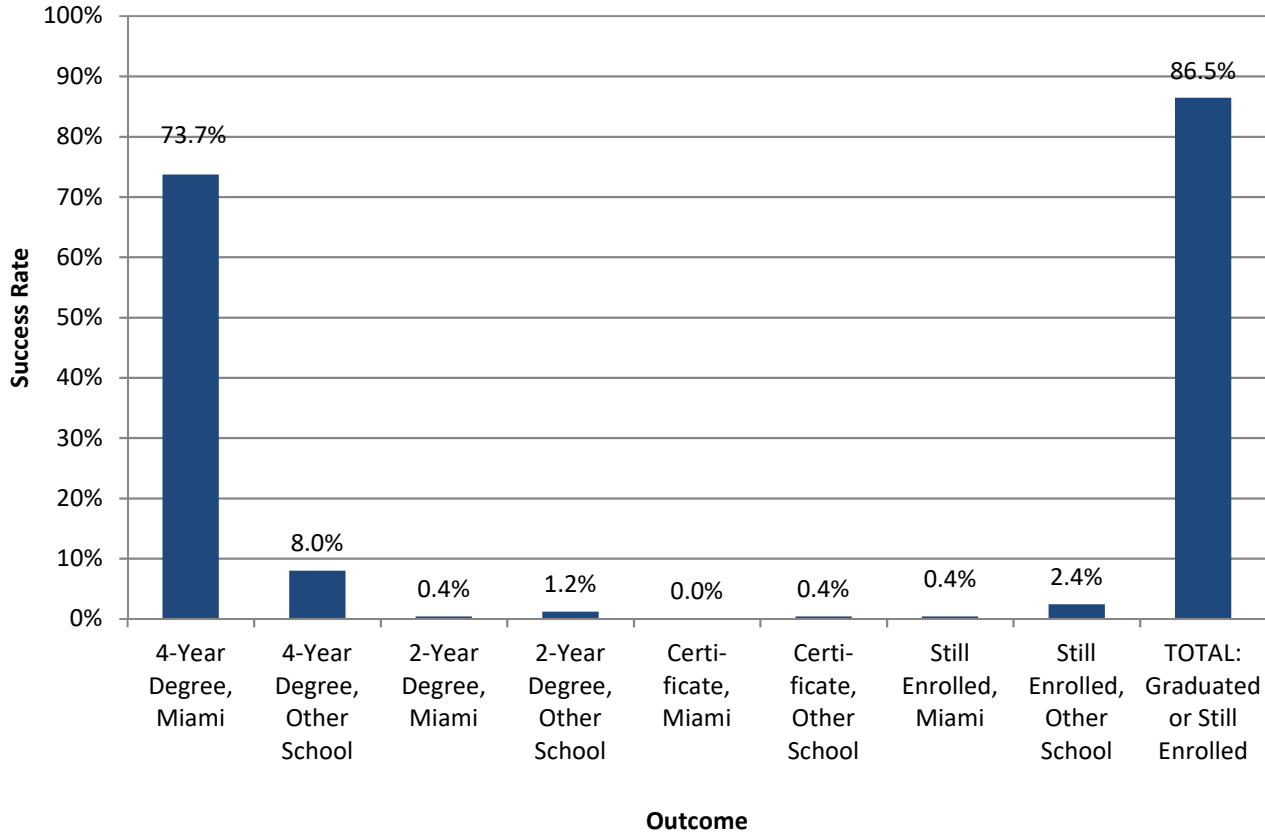

Oxford Campus Success Rates* Full-Time Undergraduate Transfer Students (2013 Cohort)

*Success rates reflect the number of bachelor's degree-seeking undergraduates who, after 6 years, have graduated with a degree or certificate or are still enrolled at an institution of higher learning, regardless of whether the degree/enrollment is at Miami University or another college or university.

Beginning with the fall 2010 cohort, the National Student Clearinghouse began including completion of certificates in the "graduated" portion of the success rates. In previous cohorts, only completion of bachelor's or associate's degrees were included.