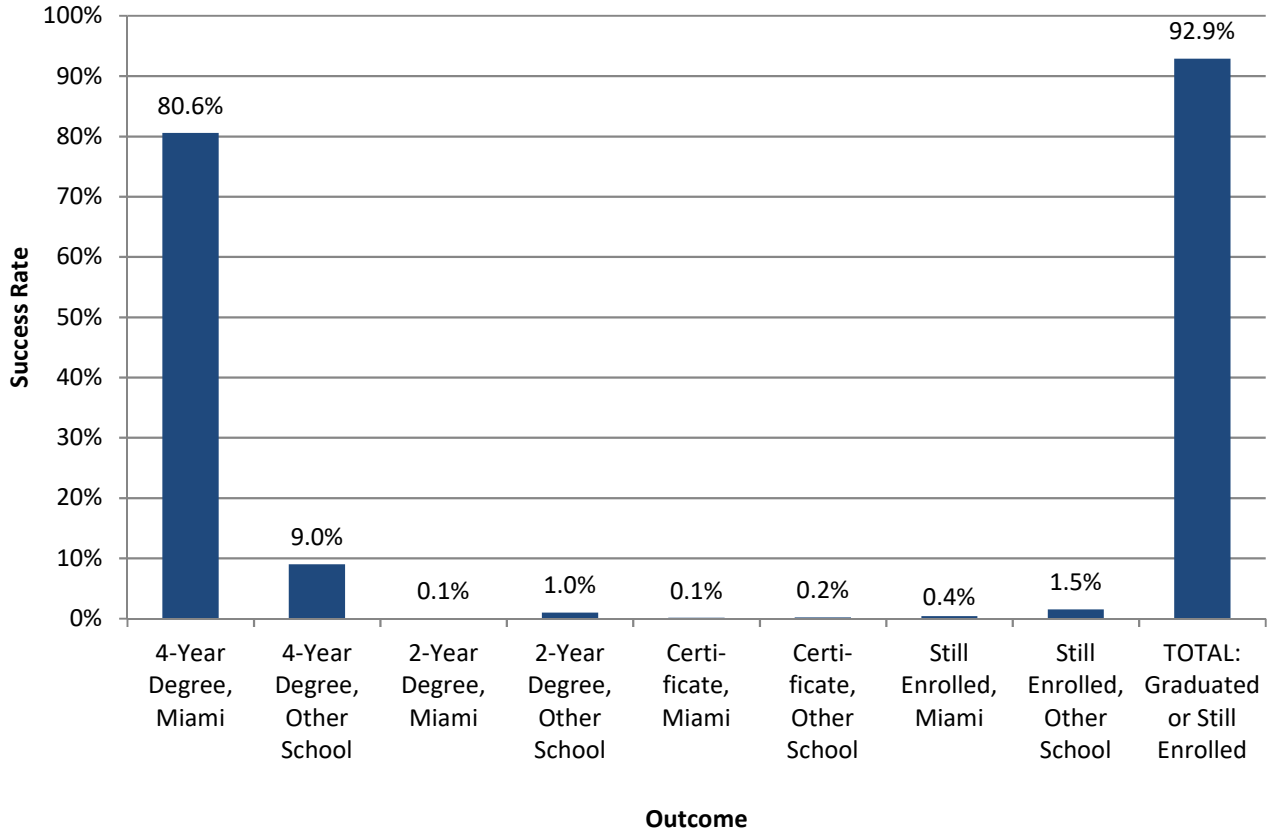

## Oxford Campus Success Rates\* First-Time, Full-Time Undergraduates (2013 Cohort)

\*Success rates reflect the number of bachelor's degree-seeking undergraduates who, after 6 years, have graduated with a degree or certificate or are still enrolled at an institution of higher learning, regardless of whether the degree/enrollment is at Miami University or another college or university.

Beginning with the fall 2010 cohort, the National Student Clearinghouse began including completion of certificates in the "graduated" portion of the success rates. In previous cohorts, only completion of bachelor's or associate's degrees were included.